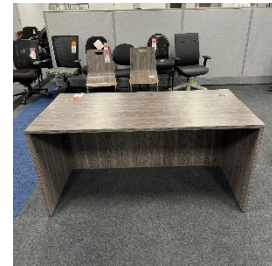

25 X 35/ 30 X 60 Desk	24 x 24 End Table	30''X 60'' Desk Shell NPG
Model No. PL103CHERRY PL192CHERRY PL107CHERRY	Model No. PV520ESPRESSO	Model No. PL103NPG
Was: $708	Was: $188	Was: $300
Price: $415	Price: $99	Price: $180