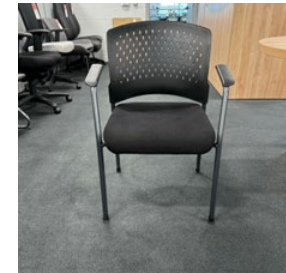

Fabric Stacking Chair	Cool mesh High Back Executive Chair	Agenda II Stackable Guest Chair with Arms
Model No. 3810	Model No. 8014SBLKPA01/BLK9106	Model No. 3204TGBLACK9106
Price: $43	Price: $179	Price: $65