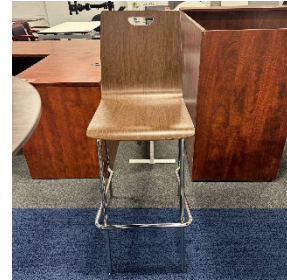

Summit Guest Chair	Elan Mid back	Bleeker Street High Back Bistro
Model No. 1900CHERRYBLACK610	Model No. 13321	Model No. ST198MWN
	Was: $439	Was: $219
Price: $180	Price: $265	Price: $130